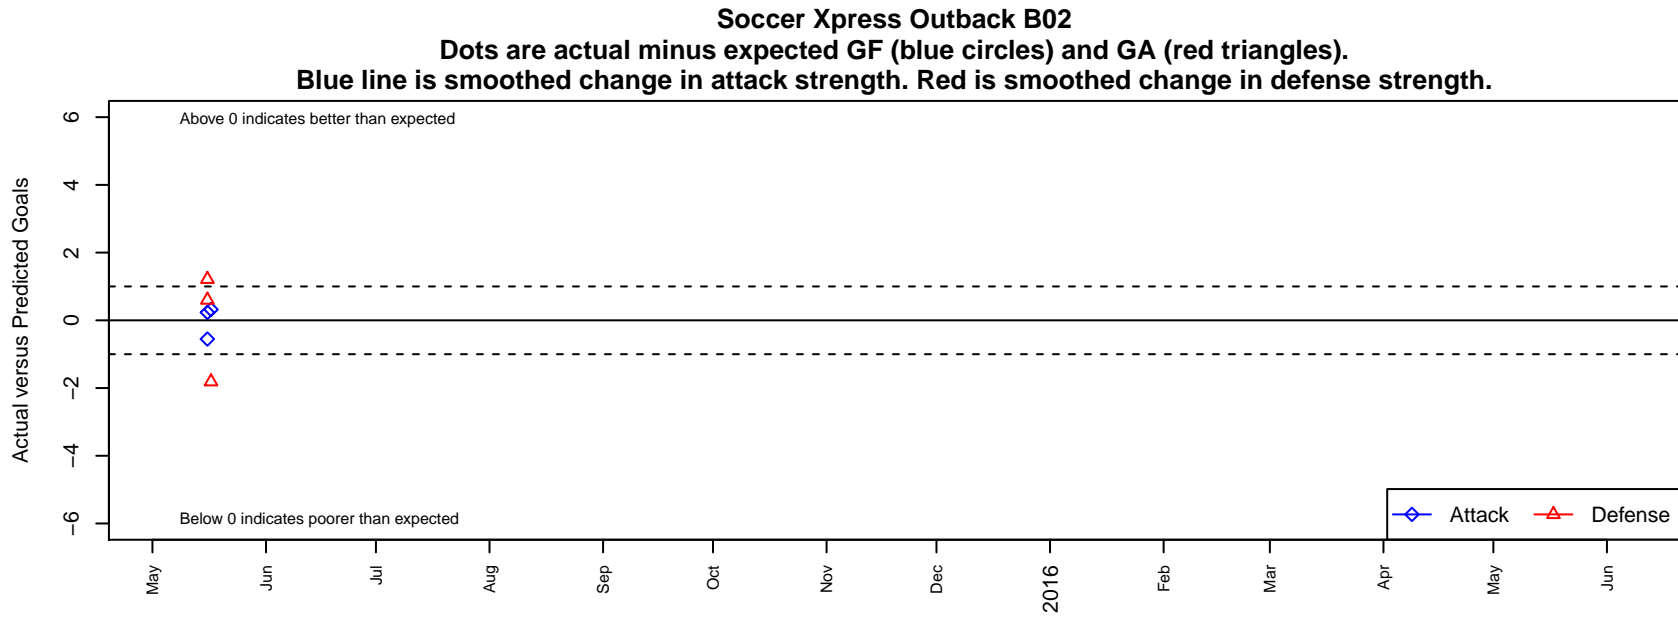

# Soccer Xpress Outback B02

, ID  
B02 total strength=493  
attack=0.6 defense=0.2

alt names used:

Venues played:  
2014 ID Directors Cup U12B Silver West U12

<b>date</b>	<b>home</b>		<b>away</b>		<b>venue</b>	<b>pred.home</b>	<b>pred.away</b>
2015-05-17	Soccer Xpress Outback B02	2	Idaho Rush Blue B02	5	2014 ID Directors Cup U12B Silver West U	1.68	3.19
2015-05-16	McCall Avalanche B02	1	Soccer Xpress Outback B02	3	2014 ID Directors Cup U12B Silver West U	2.21	2.77
2015-05-16	Sawtooth United White B02	4	Soccer Xpress Outback B02	1	2014 ID Directors Cup U12B Silver West U	4.60	1.55